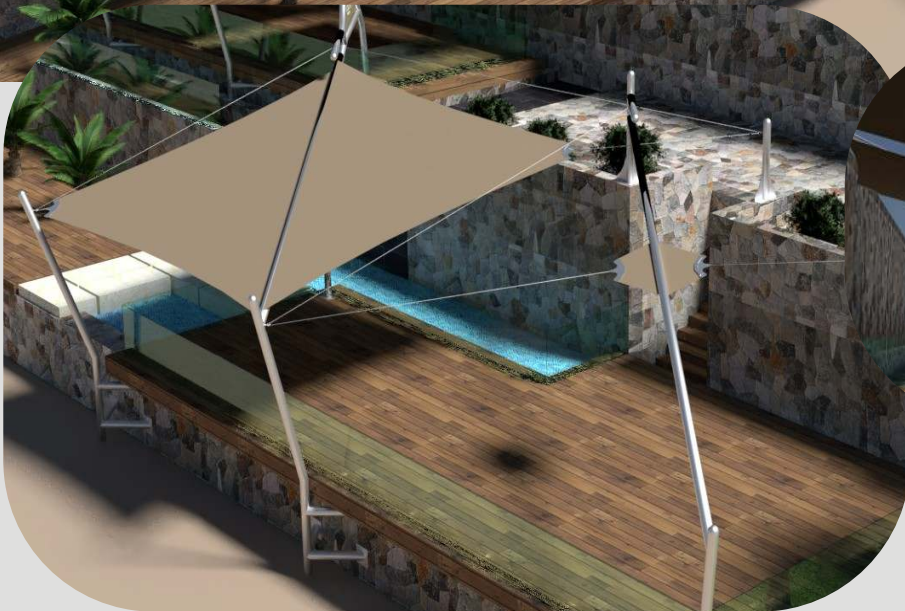

TEKSTEEL

SAILSHADE

TEKSTEEL

LIVE OUTSIDE

Enjoy your life outside with retractable sailshades. Gather with family and friends to cheer your life and be happy. Life is outside.

+90 532 5748483 

info@teksteel.com.tr 

www.teksteel.com.tr 

TEKSTEEL

SAILSHADE

TEKSTEEL

Innovative sailshade pergola system with full automatic retractable motorized sail shade.

+90 532 5748483 

info@teksteel.com.tr 

www.teksteel.com.tr 