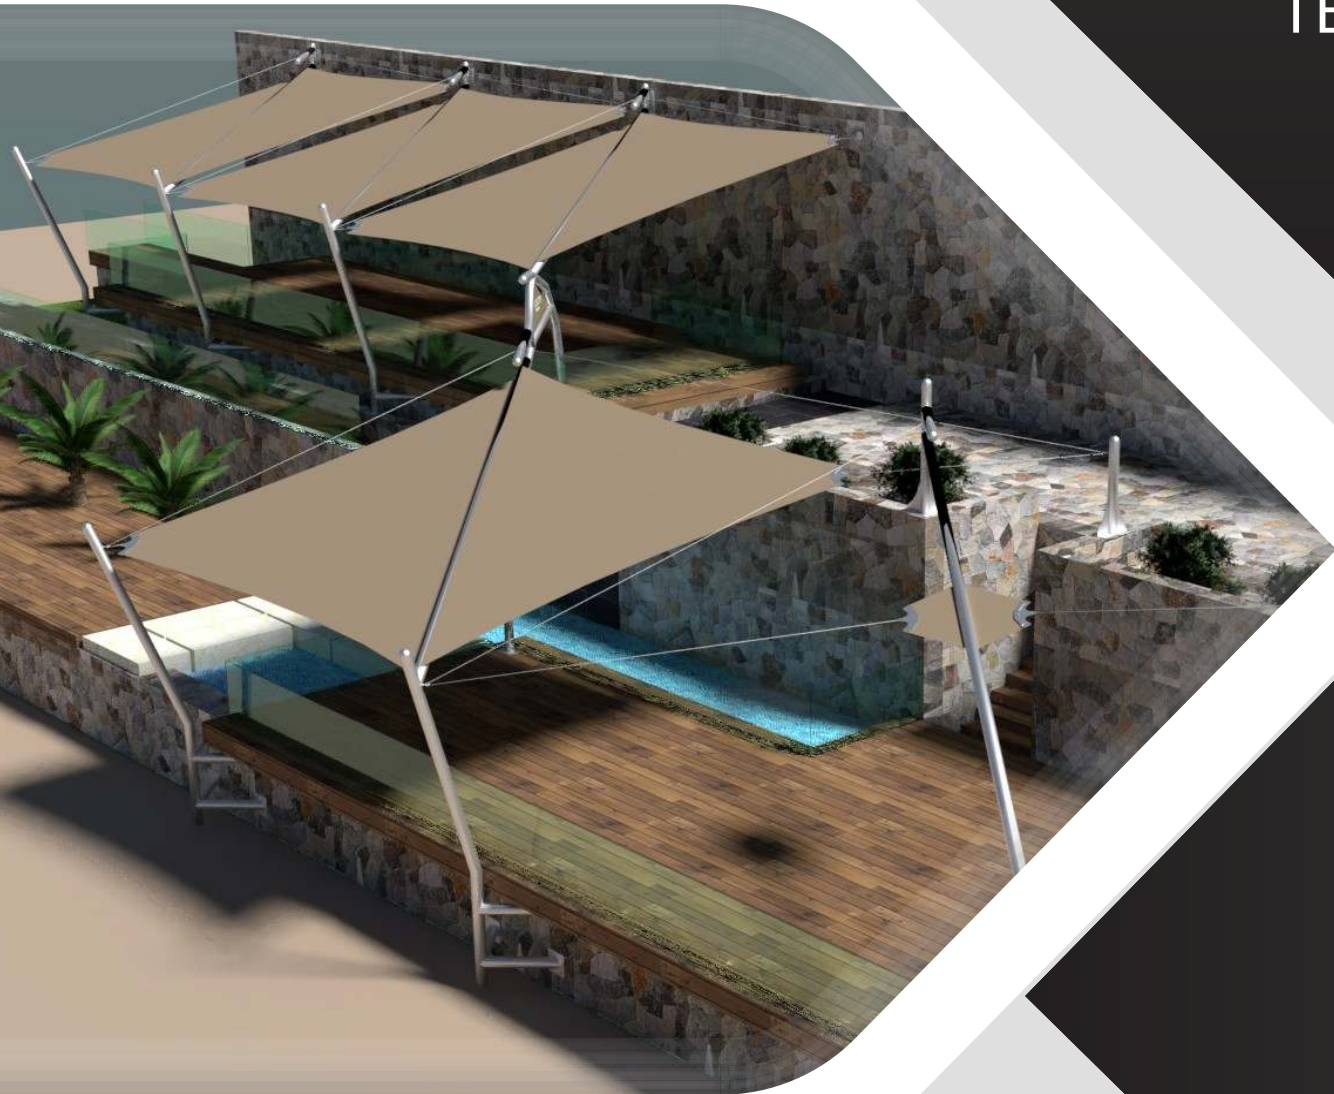

TEKSTEEL

SAILSHADE

TEKSTEEL

LIVE OUTSIDE

Enjoy your life outside with retractable sailshades. Gather with family and friends to cheer your life and be happy. Life is outside.

+90 532 5748483 

info@teksteel.com.tr 

www.teksteel.com.tr 

TEKSTEEL

SAILSHADE

TEKSTEEL

Innovative sailshade pergola system with full automatic retractable motorized sail shade.

+90 532 5748483 

info@teksteel.com.tr 

www.teksteel.com.tr 