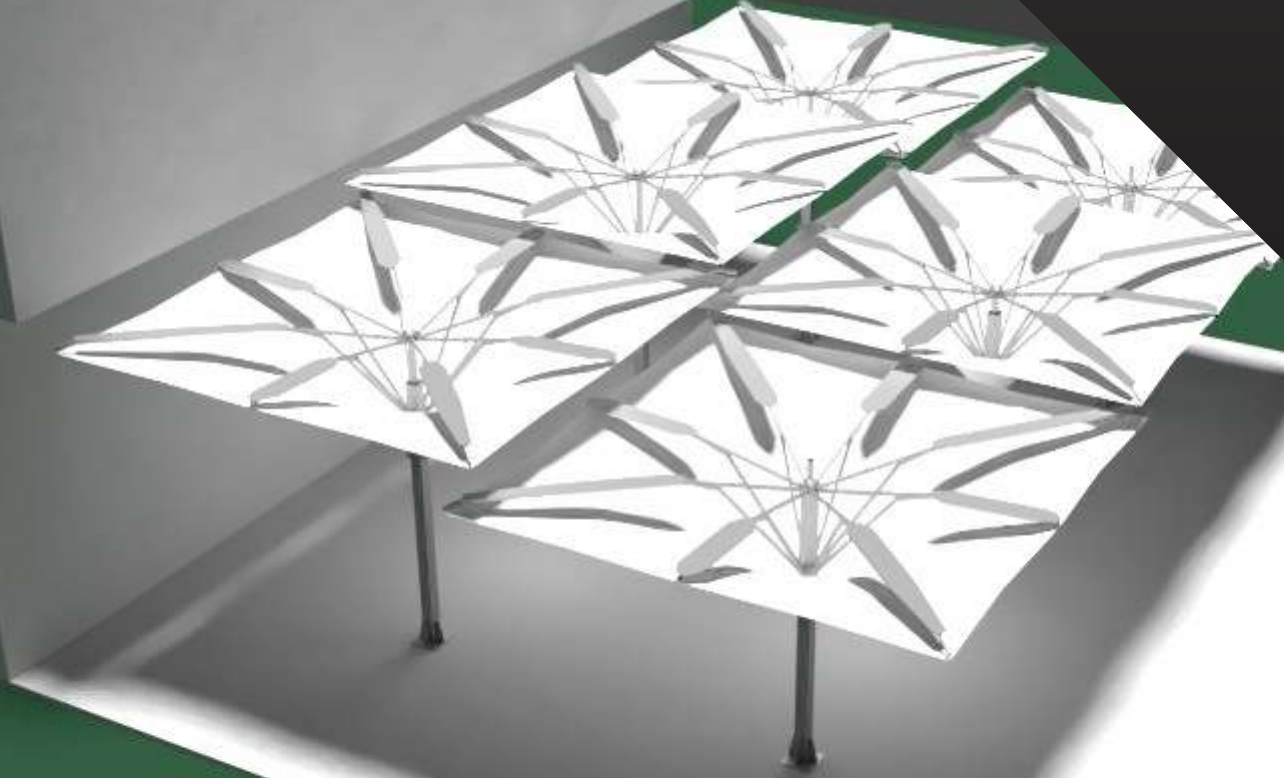

info@teksteel.com.tr 

www.teksteel.com.tr 

TEKSTEEL

PARASOL

TEKSTEEL

Innovative parasol shade system with full automatic opening and closing function with electric or hydrolic motor.

+90 532 5748483 

info@teksteel.com.tr 