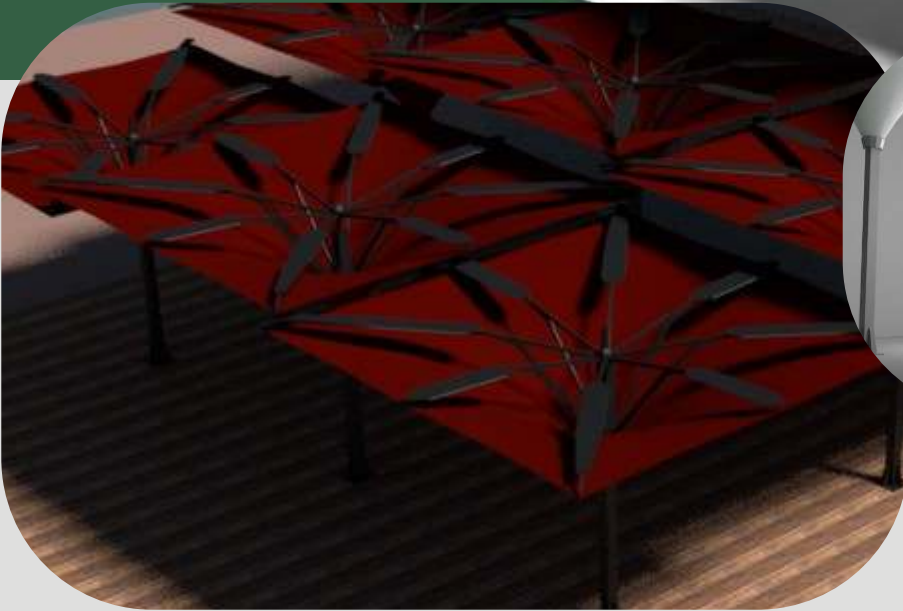

TEKSTEEL

PARASOL

TEKSTEEL

LIVE OUTSIDE

Enjoy your life outside with automatic upside down umbrella pergolas. Gather with family and friends to cheer your life and be happy. Life is outside.

+90 532 5748483 

info@teksteel.com.tr 

www.teksteel.com.tr 

TEKSTEEL

PARASOL

TEKSTEEL

Innovative parasol shade system with full automatic opening and closing function with electric or hydrolic motor.

+90 532 5748483 

info@teksteel.com.tr 